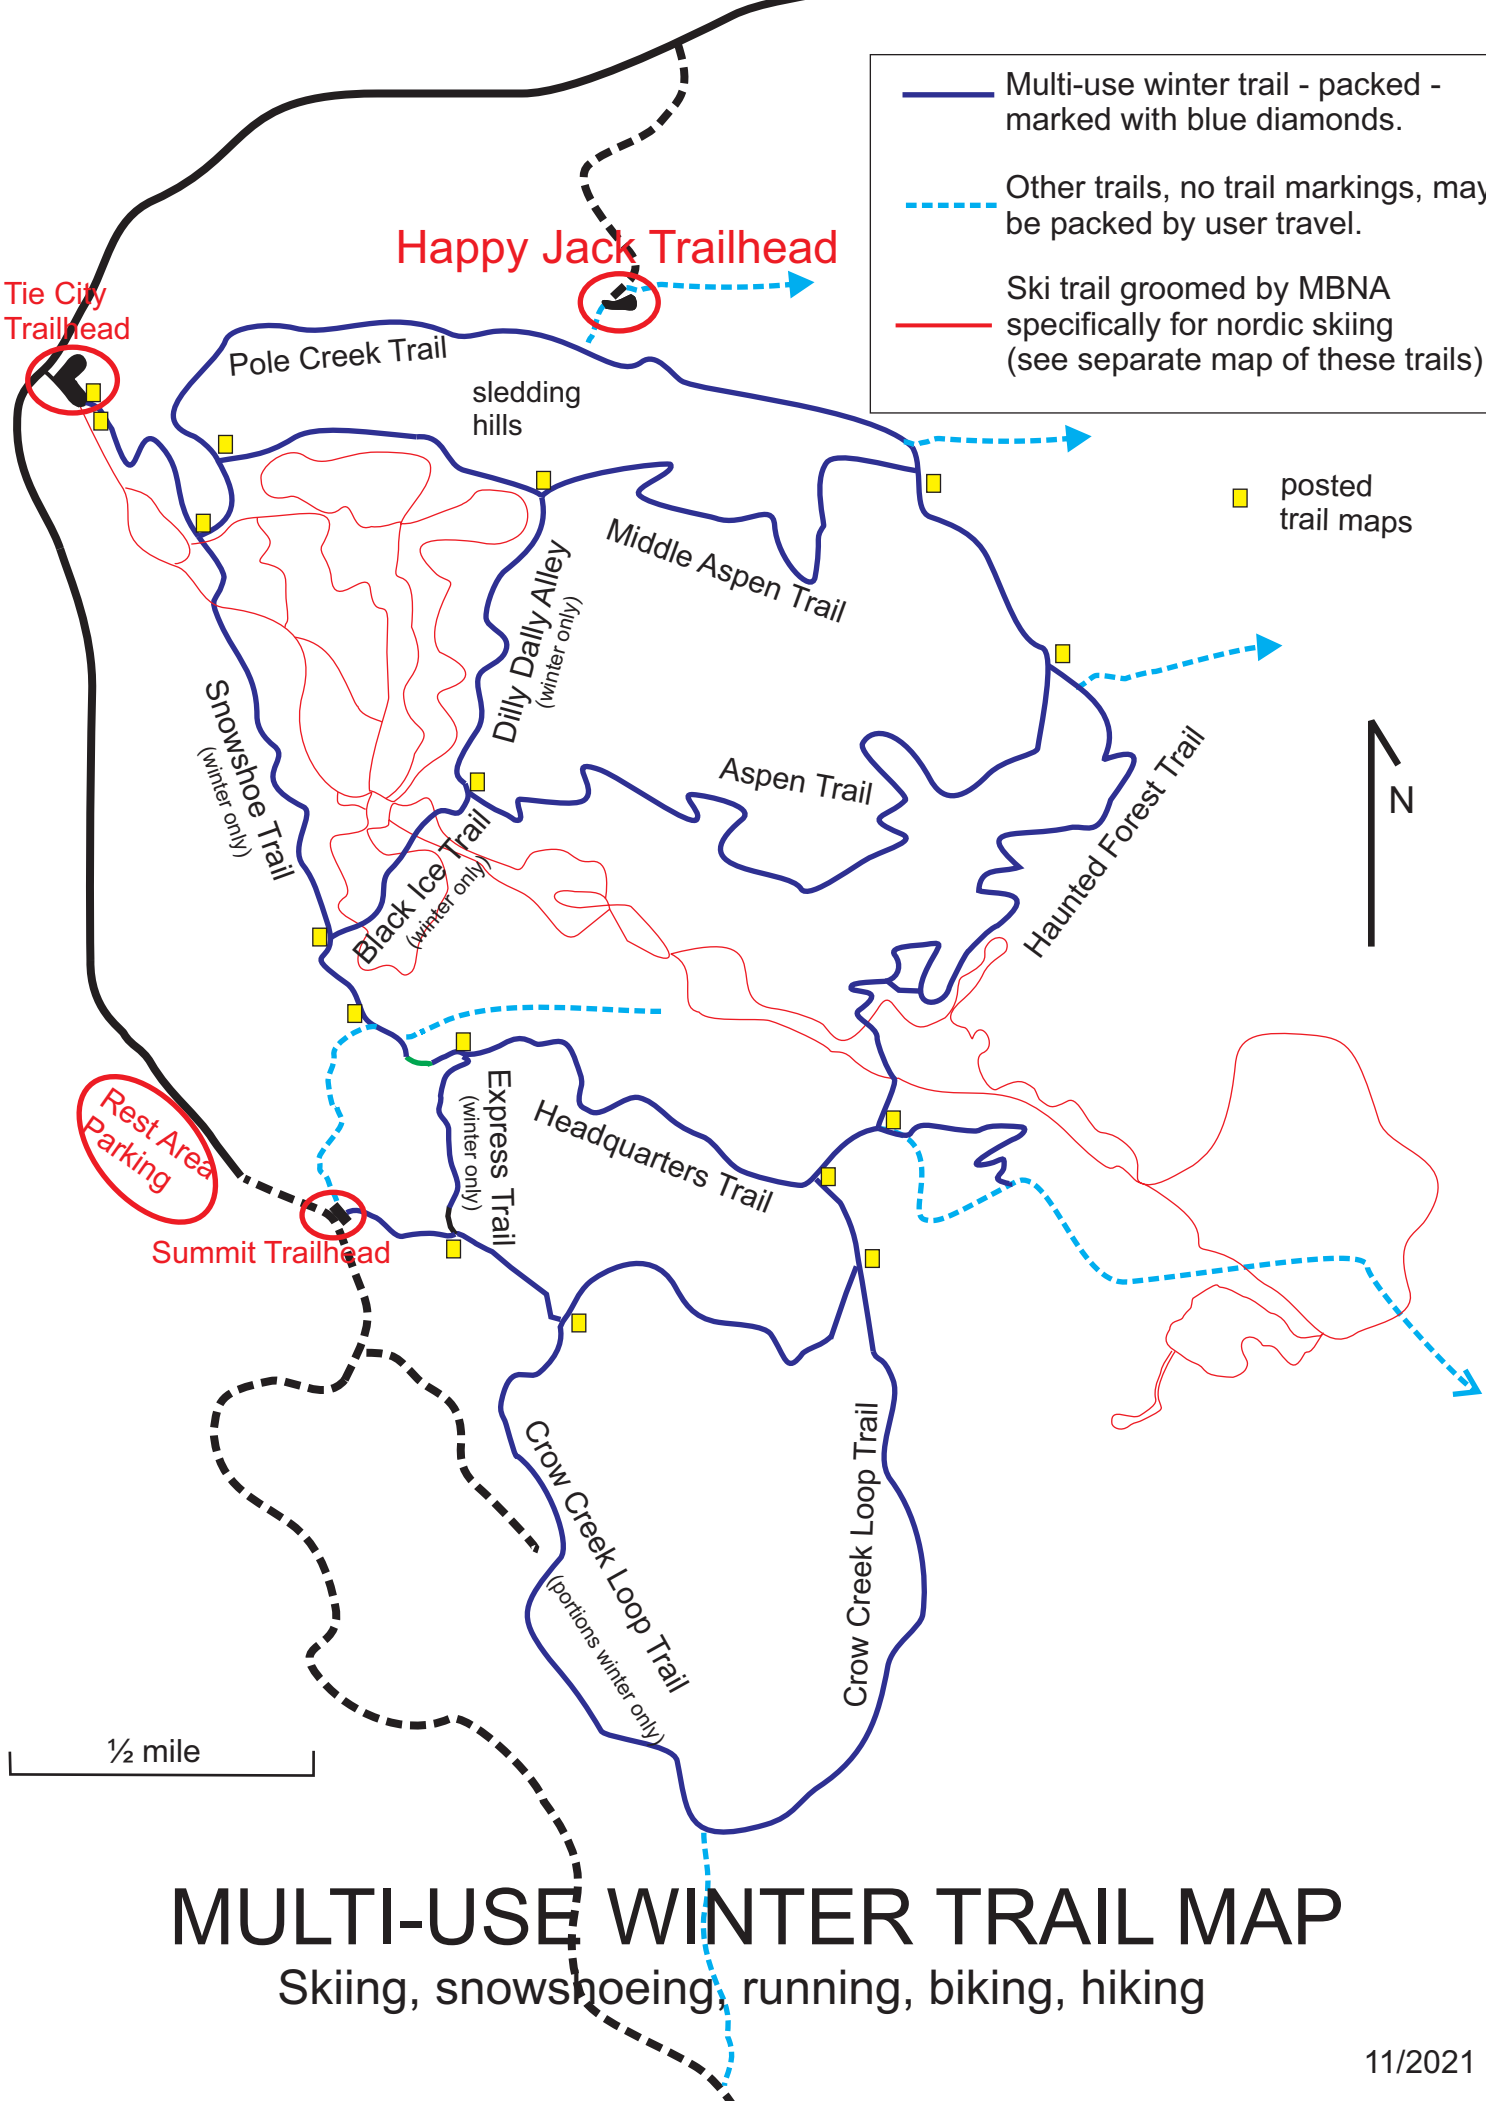

-  Multi-use winter trail - packed - marked with blue diamonds.
-  Other trails, no trail markings, may be packed by user travel.
-  Ski trail groomed by MBNA specifically for nordic skiing (see separate map of these trails)

 posted trail maps

MULTI-USE WINTER TRAIL MAP

Skiing, snowshoeing, running, biking, hiking